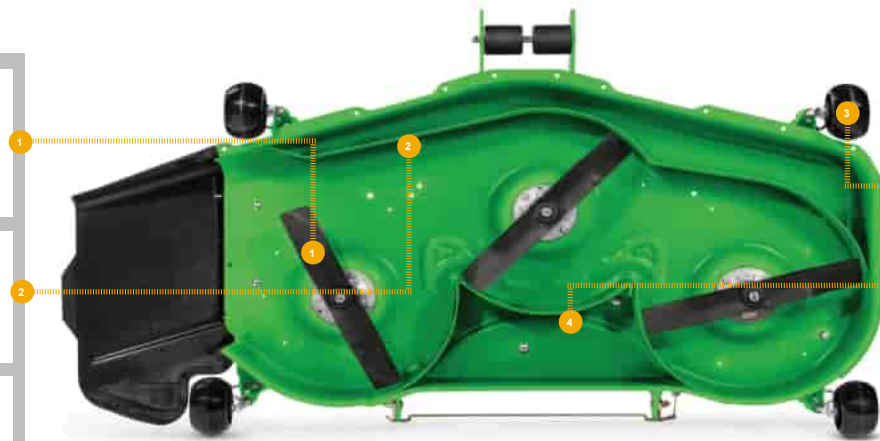

REPLACEMENT PARTS GUIDE

Z720E with 60 Inch Side Discharge Deck

MOWER BLADE

[UC14208](#) (HIGH CAPACITY)

(CUT LENGTH = 123 mm)

[M163983](#) (STANDARD MEDIUM LIFT)

(CUT LENGTH = 100 mm)

MULCH KIT

[UC18055](#) (MULCH BLADE)

(CUT LENGTH = 89.56 mm)

[BUC10595](#) (MulchControl™ KIT)

MOWER DECK LEVELLING

[AM130907](#)

GAGE WHEELS

[UC28193](#)

FLAT MOWER BELT

[UC16435](#) (LGTH = 4374.5 mm,
WIDTH = 14 mm, TK = 12 mm)