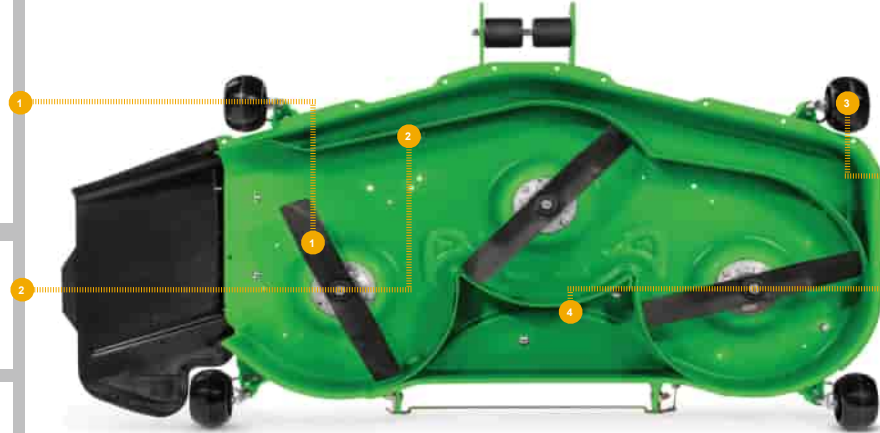

REPLACEMENT PARTS GUIDE

Z720E with 54 Inch Side Discharge Deck

MOWER BLADE

- [UC11546](#) (NOT FOR USA AND CANADA)
  (LOW NOISE)
  (CUT LENGTH = 108 mm)
- [M164016](#) (STANDARD HIGH LIFT)
  (CUT LENGTH = 111 mm)
- [TCU30316](#) (MEDIUM LIFT)
  (CUT LENGTH = 114.1 mm)

MULCH KIT

- [M135334](#) (MULCH BLADE)
  (CUT LENGTH = 178.1 mm)
- [BUC10596](#) (MulchControl™ KIT)

MOWER DECK LEVELLING

- [AM130907](#)

GAGE WHEELS

- [UC28193](#)

FLAT MOWER BELT

- [UC16434](#) (LGTH = 4054.5 mm,
  WIDTH = 14 mm, TK = 11.5 mm)