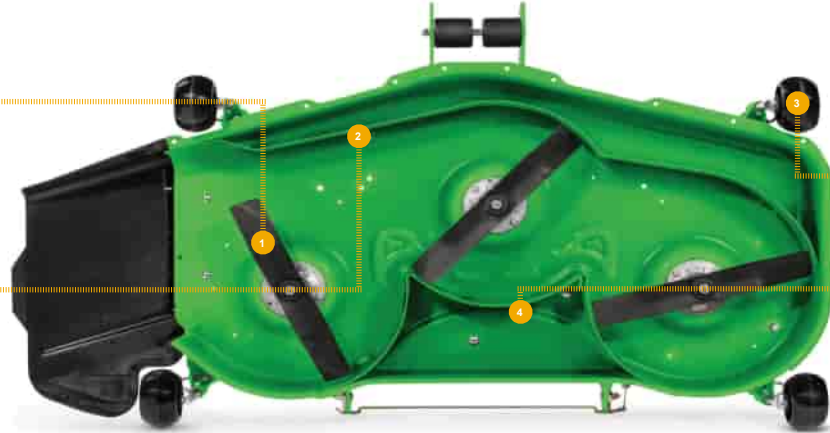

REPLACEMENT PARTS GUIDE

Z720E with 48 Inch Side Discharge Deck

MOWER BLADE

[TCU30315](#) (STANDARD HIGH LIFT)
(CUT LENGTH = 110 mm)

[UC15159](#) (HIGH LIFT SELF SHARPENING)
(CUT LENGTH = 110 mm)

[M136194](#) (MEDIUM LIFT)
(CUT LENGTH = 114.7 mm)

MULCH KIT

[M136185](#) (MULCH BLADE)
(CUT LENGTH = 178.1 mm)

[BUC10249](#) (MulchControl™ KIT)

MOWER DECK LEVELLING

[AM130907](#)

GAGE WHEELS

[UC28193](#)

FLAT MOWER BELT

[UC16433](#) (LGTH = 3861.5 mm,
WIDTH = 14 mm, TK = 12.1 mm)